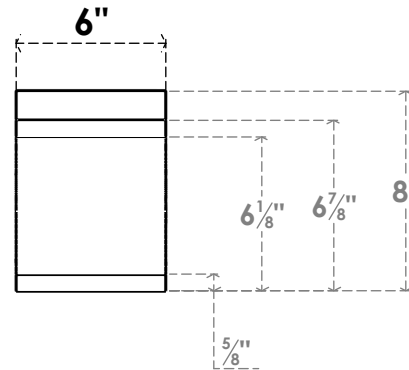

# ITEM NUMBER: BRCPC060X08000X08000LEC

6"W X 8"D X 8"H LEGACY ARCHITECTURAL GRADE PVC CLOSED KNEE BRACE

**SIDE PROFILE**

**FRONT PROFILE**

**ISOMETRIC**

EKENA MILLWORK  
2300 WEST MAIN ST.  
CLARKSVILLE, TX 75426  
TOLL FREE: 866-607-0453  
WWW.EKENAMILLWORK.COM