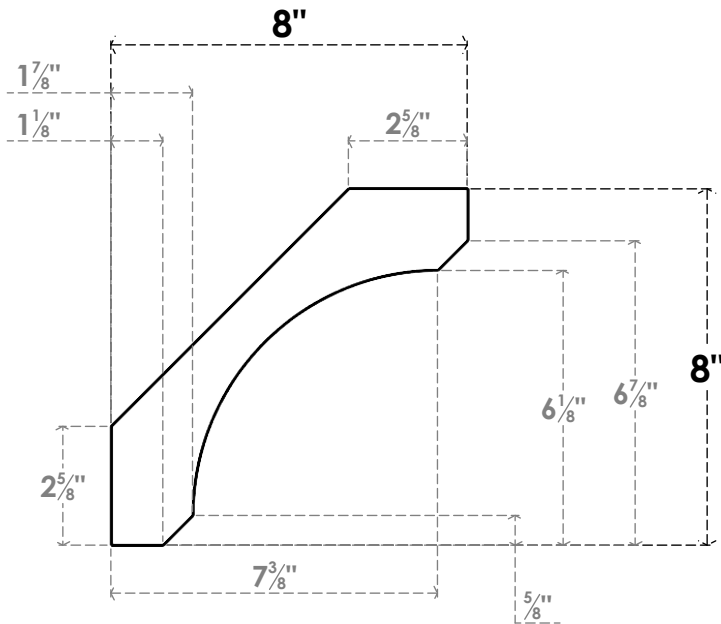

# ITEM NUMBER: BRCPC060X08000X08000LEC

6"W X 8"D X 8"H LEGACY ARCHITECTURAL GRADE PVC CLOSED KNEE BRACE

**SIDE PROFILE**

**FRONT PROFILE**

**ISOMETRIC**

EKENA MILLWORK  
2300 WEST MAIN ST.  
CLARKSVILLE, TX 75426  
TOLL FREE: 866-607-0453  
WWW.EKENAMILLWORK.COM